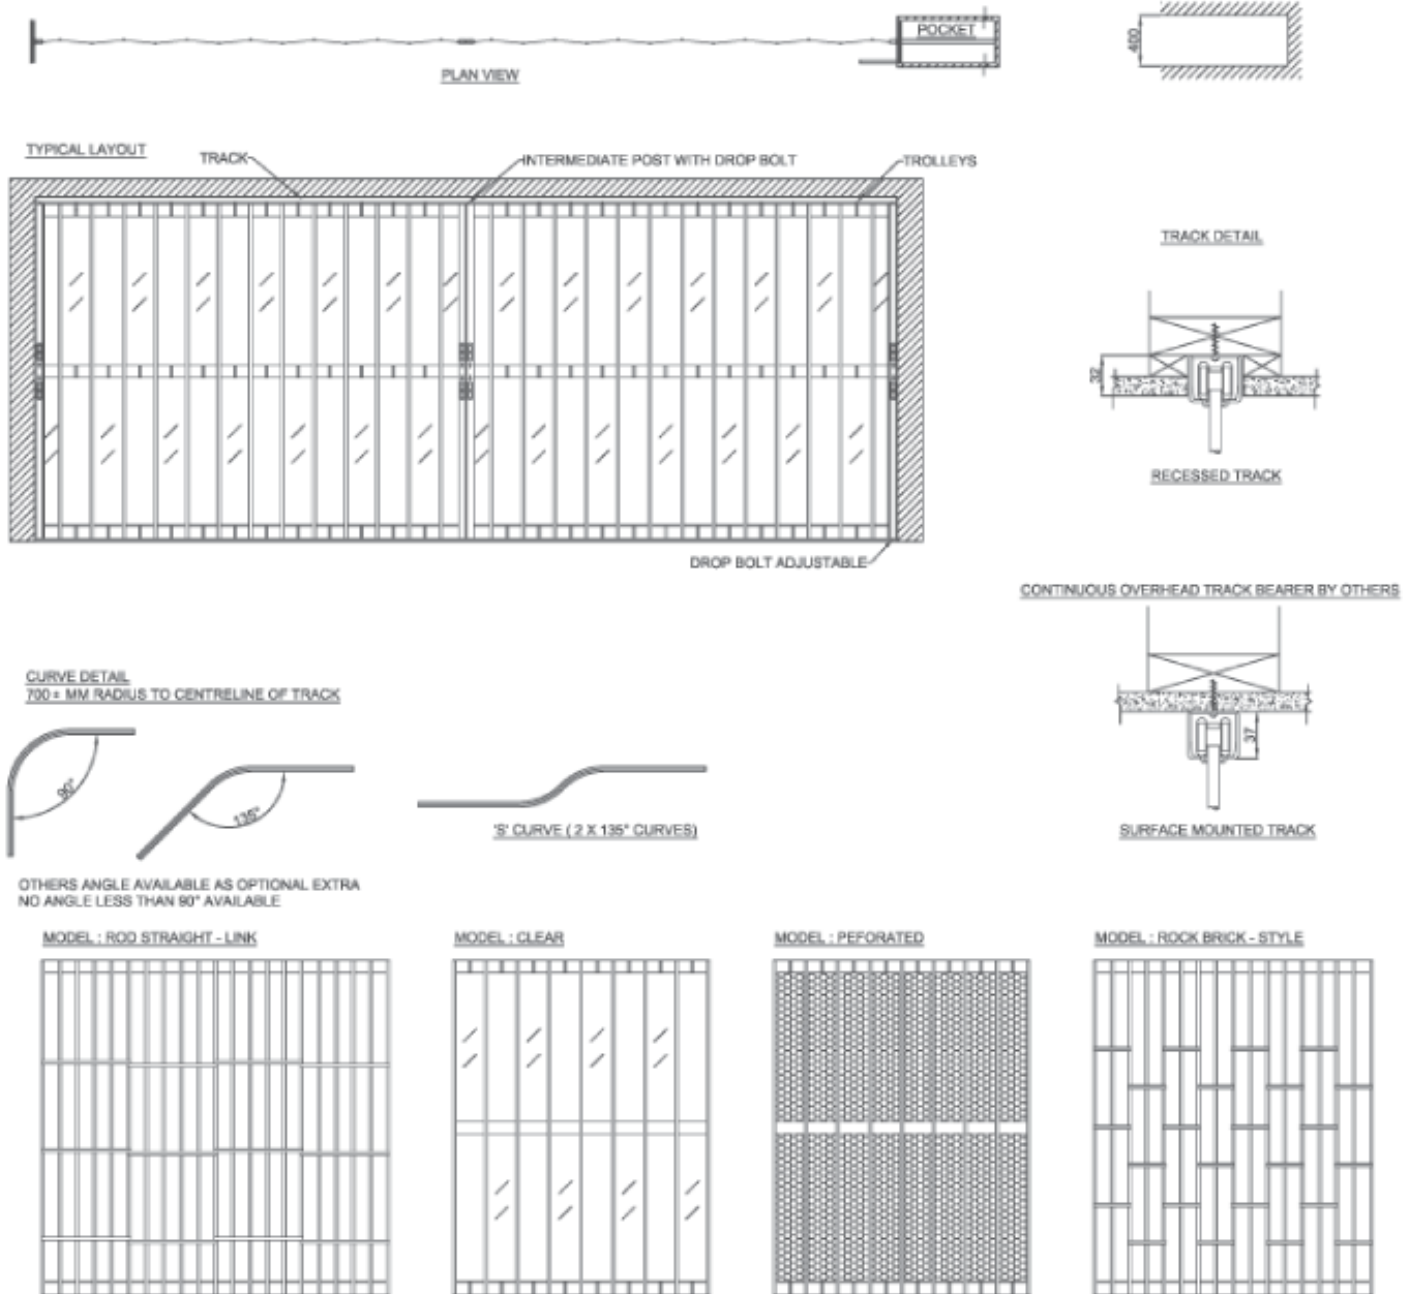

Vertical Folding Door

- ▶ Trendy Design & Low Maintenance Vertical Closure System
- ▶ Support Curved Layout

Features

- Low maintenance closure system
- Ideal for mall, shop fronts and airports
- Design enables large spans
- Flexible to support curved layouts
- Only 42mm head room with no floor track required

Operation

- Manual operation on all models (slide aside) no requirements for motor or springs

Compaction

- For opening over 3000mm wide typically the panels will compact to between 11%~15% of the opening size