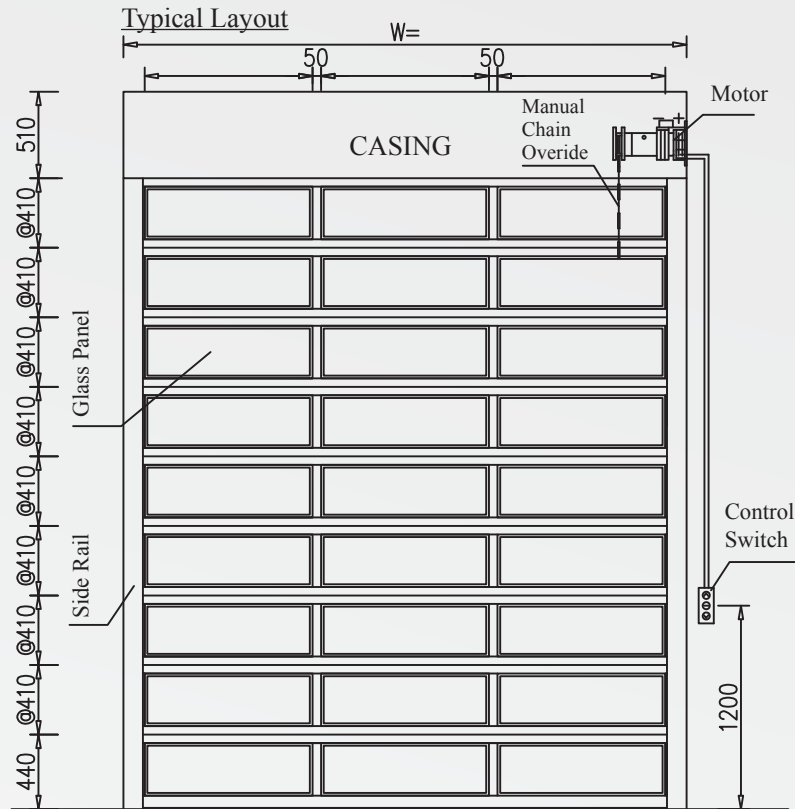

KH SHUTTERS

Stacking Door

Stacking Door

Standard Specification

Product From Taiwan

Casing Side View

Guide Rail Plan View

Features

Stacking Door

Standard Specification