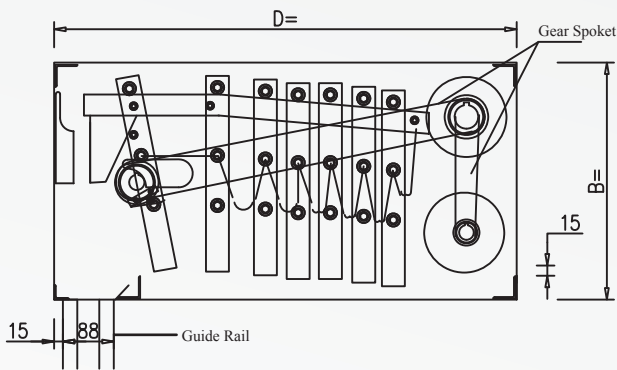

KH SHUTTERS

Stacking Door

Stacking Door

Standard Specification

Product From Taiwan

Casing Side View

Guide Rail Plan View

Features

Stacking Door

Standard Specification