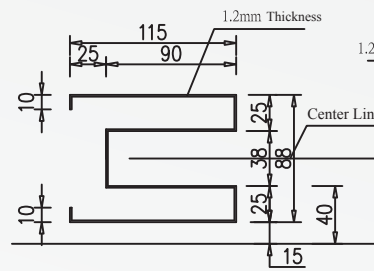

KH SHUTTERS

Stacking Door

Stacking Door

Standard Specification

Product From Taiwan

Casing Side View

Guide Rail Plan View

Features

Stacking Door

Standard Specification