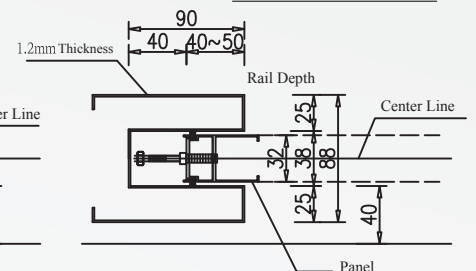

KH SHUTTERS

Stacking Door

Stacking Door

Standard Specification

Product From Taiwan

Casing Side View

Guide Rail Plan View

Features