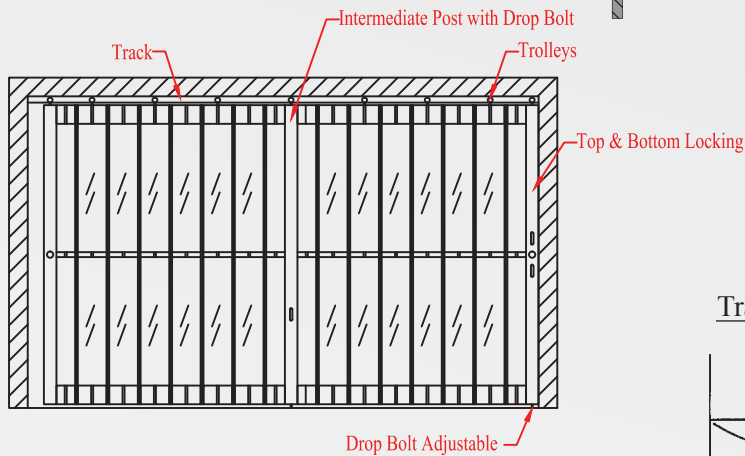

## Typical Layout

## Plan View

## Curve details

700 ± mm radius to centreline of track

Other angles available as optional extra.  
No angle less than 90° available.

“S” curve(2x135°curves)

model : Rod Straight-Link

model : Clear

model : Peforated