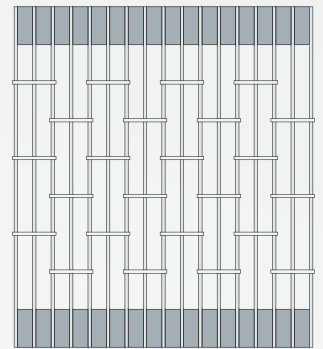

## Plan View

## Track Detail

## Curve details

700 ± mm radius to centreline of track

Other angles available as optional extra.  
No angle less than 90° available.

“S” curve(2x135°curves)

model : Rod Straight-Link

model : Clear

model : Peforated

model : Rod Brick-Style