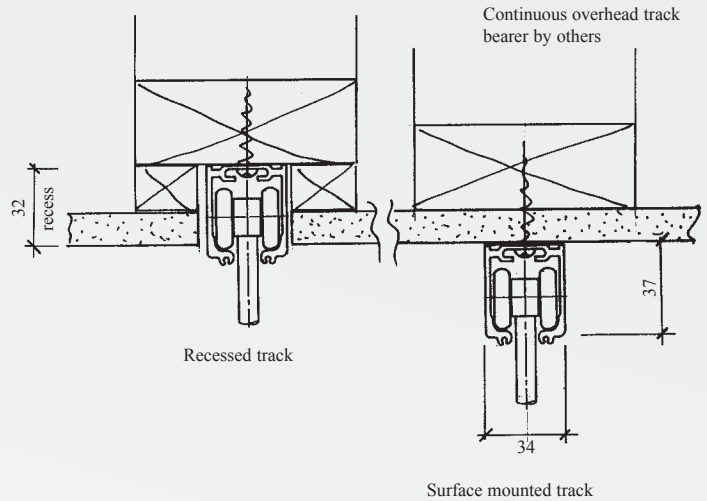

## Typical Layout

## Plan View

## Curve details

700 ± mm radius to centreline of track

Other angles available as optional extra.  
No angle less than 90° available.

“S” curve(2x135°curves)

model : Rod Straight-Link

model : Clear

model : Peforated