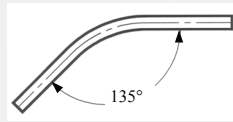

## Typical Layout

## Plan View

## Curve details

700 ± mm radius to centreline of track

Other angles available as optional extra.  
No angle less than 90° available.

“S” curve(2x135°curves)

model : Rod Straight-Link

model : Clear

model : Peforated