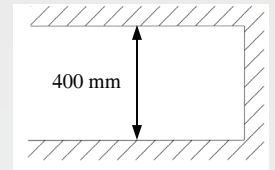

Typical Layout

Plan View

Track Detail

Curve details

700 ± mm radius to centreline of track

Other angles available as optional extra.
No angle less than 90° available.

“S” curve(2x135°curves)

Features

- Low maintenance closure system
- Ideal for mall, shop fronts and airports
- Design enables large spans
- Flexible to support curved layouts
- Only 42mm head room with no floor track required

Operation

- Manual operation on all models (slide aside) no requirements for motor or springs

Compaction

- For opening over 3000mm wide typically the panels will compact to between 11%~15% of the opening size

Presentation

- Natural anodised as standard
- Polyester powder coat finish