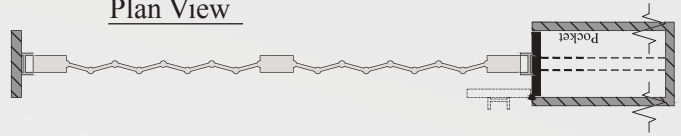

## Typical Layout

## Plan View

## Curve details

700 ± mm radius to centreline of track

Other angles available as optional extra.  
No angle less than 90° available.

“S” curve(2x135°curves)

model : Rod Straight-Link

model : Clear

model : Peforated